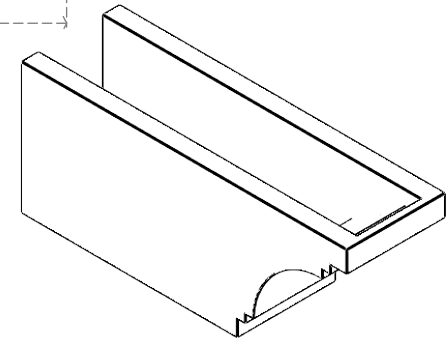

ITEM NUMBER: RFTURO060X08000X20000X008PEC00RCPR

6"W X 8"H X 20"L TIMBERTHANE ROUGH CEDAR PESCADERO FAUX WOOD OPEN RAFTER TAIL, 8"L END, PRIMED TAN

ISOMETRIC

GENERATED DATE : 03/02/2023

EKENA MILLWORK
2300 WEST MAIN ST.
CLARKSVILLE, TX 75426
TOLL FREE: 866-607-0453
WWW.EKENAMILLWORK.COM

NOTES

1. INSTALLATION TO BE COMPLETED IN ACCORDANCE WITH MANUFACTURER'S SPECIFICATIONS.
2. DRAWING MAY NOT BE TO SCALE
3. THIS DRAWING IS INTENDED FOR DESIGN AND PLANNING PURPOSES ONLY.
4. ALL INFORMATION CONTAINED HEREIN WAS CURRENT AT THE TIME OF DEVELOPMENT BUT MUST BE REVIEWED AND APPROVED BY THE PRODUCT MANUFACTURER TO BE CONSIDERED ACCURATE.
5. TIMBERTHANE ARCHITECTURAL PRODUCTS ARE MADE FROM HIGH DENSITY URETHANE AND COME FACTORY PRIMED