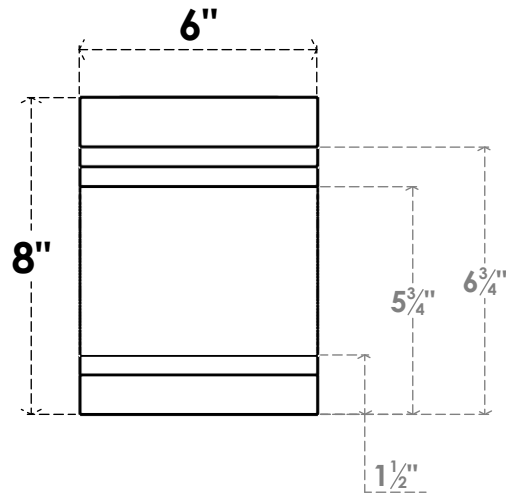

ITEM NUMBER: RFTURO060X08000X20000X008PEC00RCPR

6"W X 8"H X 20"L TIMBERTHANE ROUGH CEDAR PESCADERO FAUX WOOD OPEN RAFTER TAIL, 8"L END, PRIMED TAN

ISOMETRIC

GENERATED DATE : 03/02/2023

EKENA MILLWORK
2300 WEST MAIN ST.
CLARKSVILLE, TX 75426
TOLL FREE: 866-607-0453
WWW.EKENAMILLWORK.COM

NOTES

1. INSTALLATION TO BE COMPLETED IN ACCORDANCE WITH MANUFACTURER'S SPECIFICATIONS.
2. DRAWING MAY NOT BE TO SCALE
3. THIS DRAWING IS INTENDED FOR DESIGN AND PLANNING PURPOSES ONLY.
4. ALL INFORMATION CONTAINED HEREIN WAS CURRENT AT THE TIME OF DEVELOPMENT BUT MUST BE REVIEWED AND APPROVED BY THE PRODUCT MANUFACTURER TO BE CONSIDERED ACCURATE.
5. TIMBERTHANE ARCHITECTURAL PRODUCTS ARE MADE FROM HIGH DENSITY URETHANE AND COME FACTORY PRIMED