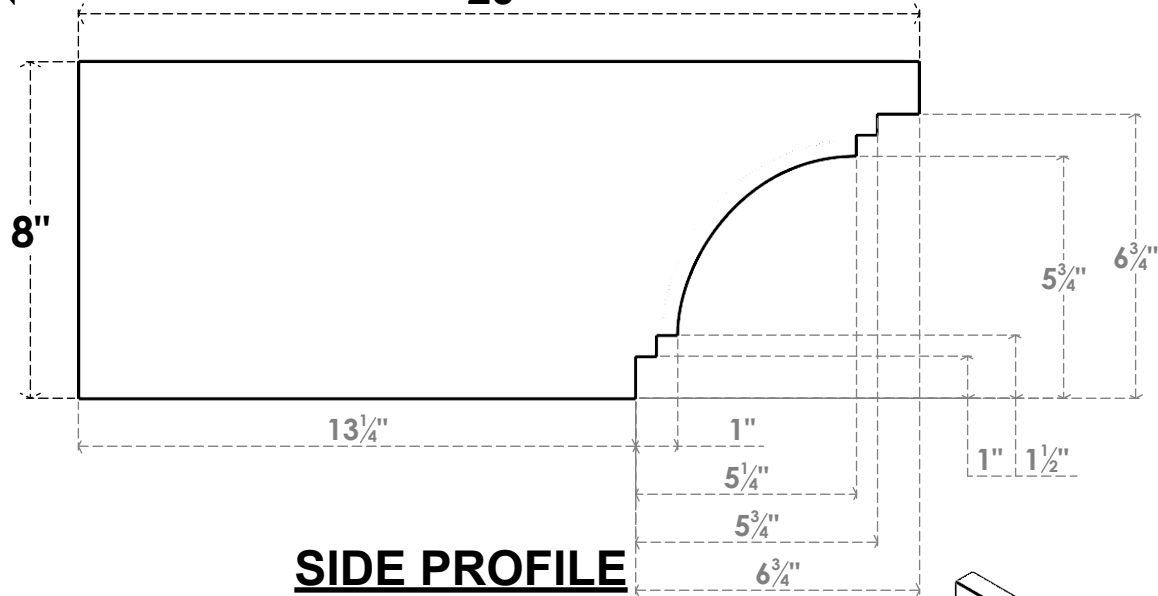

ITEM NUMBER: RFTURO060X08000X20000X008PEC00RCPR

6"W X 8"H X 20"L TIMBERTHANE ROUGH CEDAR PESCADERO FAUX WOOD OPEN RAFTER TAIL, 8"L END, PRIMED TAN

ISOMETRIC

GENERATED DATE : 03/02/2023

EKENA MILLWORK
2300 WEST MAIN ST.
CLARKSVILLE, TX 75426
TOLL FREE: 866-607-0453
WWW.EKENAMILLWORK.COM

NOTES

1. INSTALLATION TO BE COMPLETED IN ACCORDANCE WITH MANUFACTURER'S SPECIFICATIONS.
2. DRAWING MAY NOT BE TO SCALE
3. THIS DRAWING IS INTENDED FOR DESIGN AND PLANNING PURPOSES ONLY.
4. ALL INFORMATION CONTAINED HEREIN WAS CURRENT AT THE TIME OF DEVELOPMENT BUT MUST BE REVIEWED AND APPROVED BY THE PRODUCT MANUFACTURER TO BE CONSIDERED ACCURATE.
5. TIMBERTHANE ARCHITECTURAL PRODUCTS ARE MADE FROM HIGH DENSITY URETHANE AND COME FACTORY PRIMED